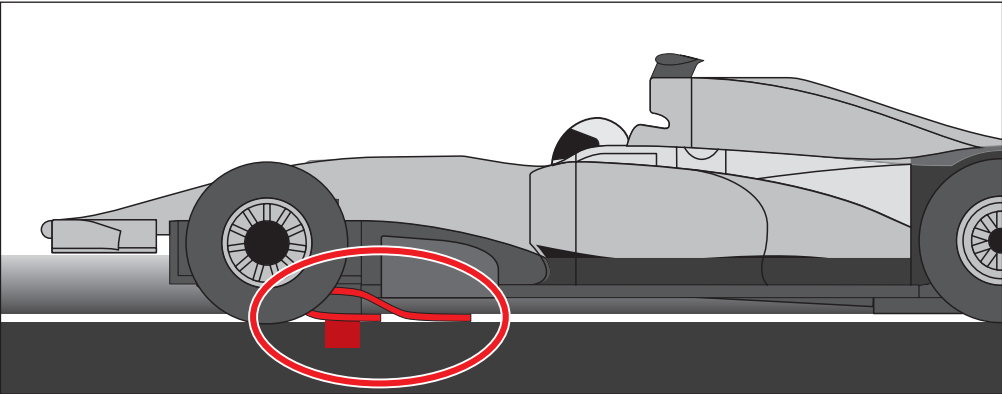

SIEHE AUCH VIDEO
SEE ALSO VIDEO
VOIR AUSSI LA VIDÉO
VÉASE TAMBIÉN VÍDEO
VEDI ANCHE VIDEO

www.carrera-service.com