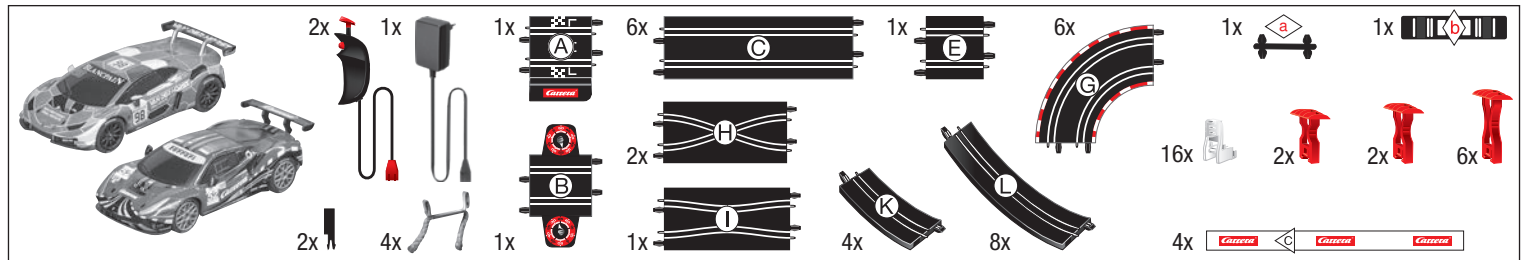

Stadlbauer Marketing + Vertrieb GmbH · Rennbahn Allee 1 · 5412 Puch / Salzburg · Austria · carrera-toys.com

20062526

200 x 88 cm
6.56 x 2.89 feet

6,2 m
20.34 feet

7.60.12.442.00

WARNING:
CHOKING HAZARD - SMALL PARTS
NOT FOR CHILDREN UNDER 3 YEARS.