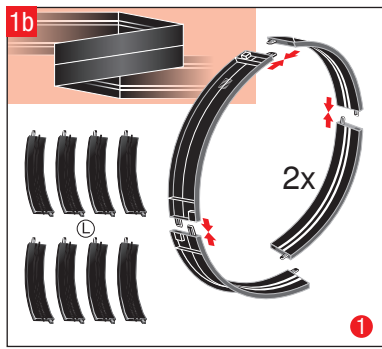

Stadlbauer Marketing + Vertrieb GmbH · Rennbahn Allee 1 · 5412 Puch / Salzburg · Austria · carrera-toys.com

20062526

200 x 88 cm
6.56 x 2.89 feet

6,2 m
20.34 feet

7.60.12.442.00

WARNING:
CHOKING HAZARD - SMALL PARTS
NOT FOR CHILDREN UNDER 3 YEARS.