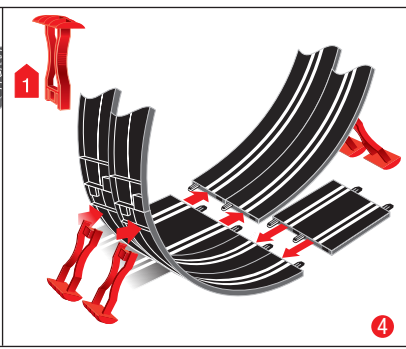

Stadlbauer Marketing + Vertrieb GmbH · Rennbahn Allee 1 · 5412 Puch / Salzburg · Austria · carrera-toys.com

20062526

200 x 88 cm
6.56 x 2.89 feet

6,2 m
20.34 feet

7.60.12.442.00

WARNING:
CHOKING HAZARD - SMALL PARTS
NOT FOR CHILDREN UNDER 3 YEARS.