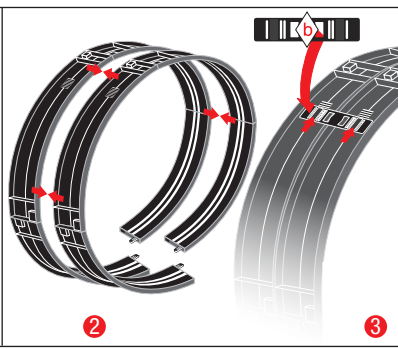

Stadlbauer Marketing + Vertrieb GmbH · Rennbahn Allee 1 · 5412 Puch / Salzburg · Austria · carrera-toys.com

20062526

200 x 88 cm
6.56 x 2.89 feet

6,2 m
20.34 feet

7.60.12.442.00

WARNING:
CHOKING HAZARD - SMALL PARTS
NOT FOR CHILDREN UNDER 3 YEARS.