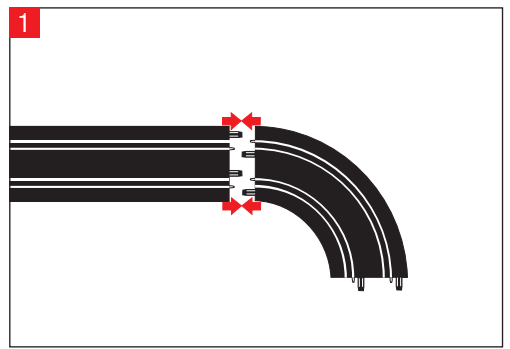

Stadlbauer Marketing + Vertrieb GmbH · Rennbahn Allee 1 · 5412 Puch / Salzburg · Austria · carrera-toys.com

20062526

200 x 88 cm
6.56 x 2.89 feet

6,2 m
20.34 feet

7.60.12.442.00

WARNING:
CHOKING HAZARD - SMALL PARTS
NOT FOR CHILDREN UNDER 3 YEARS.