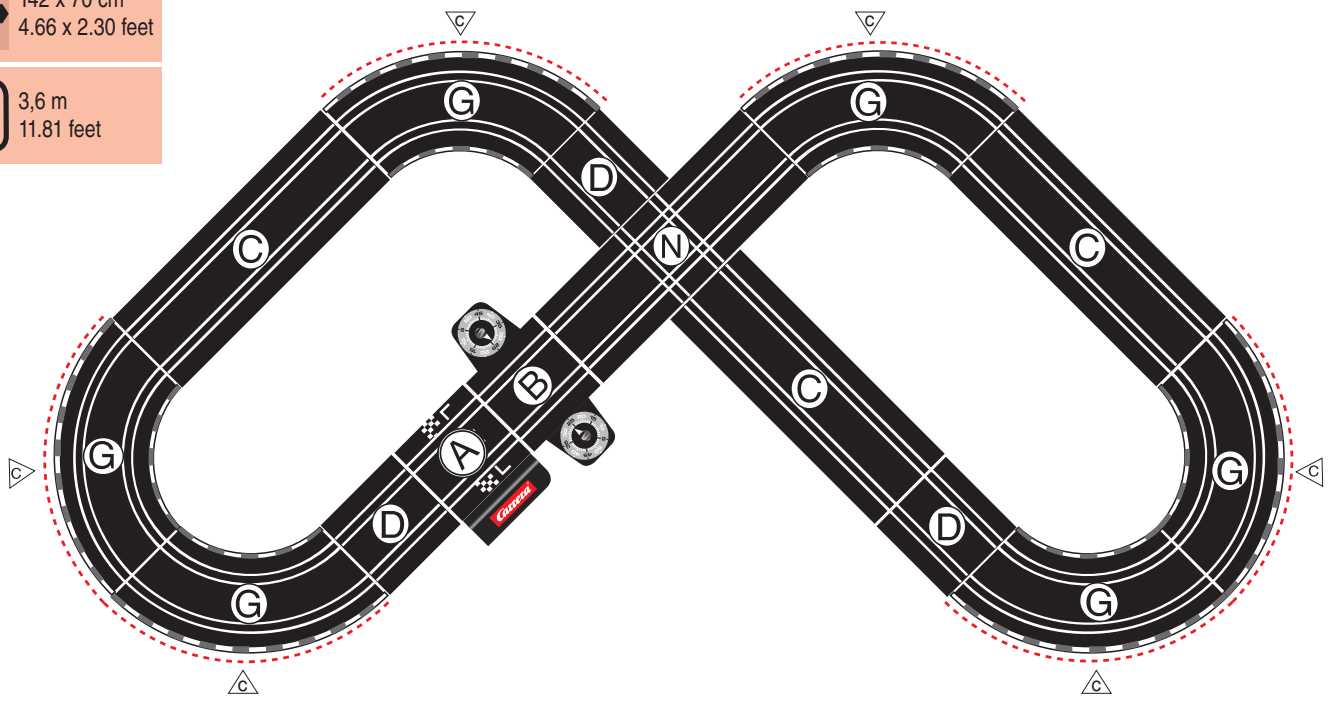

ONTO THE PODIUM

Stadlbauer Marketing + Vertrieb GmbH · Rennbahn Allee 1 · 5412 Puch / Salzburg · Austria · carrera-toys.com

20062521

142 x 70 cm
4.66 x 2.30 feet

3,6 m
11.81 feet

7.60.12.437.00

WARNING:
CHOKING HAZARD - SMALL PARTS
NOT FOR CHILDREN UNDER 3 YEARS.