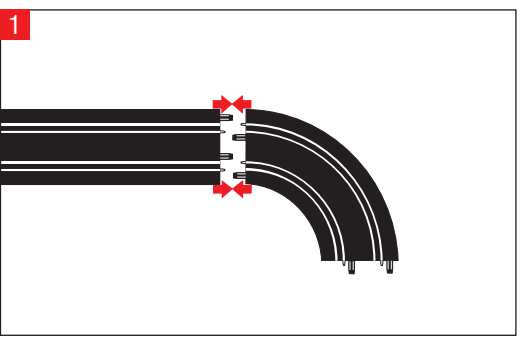

ONTO THE PODIUM

Stadlbauer Marketing + Vertrieb GmbH · Rennbahn Allee 1 · 5412 Puch / Salzburg · Austria · carrera-toys.com

20062521

142 x 70 cm
4.66 x 2.30 feet

3,6 m
11.81 feet

7.60.12.437.00

WARNING:
CHOKING HAZARD - SMALL PARTS
NOT FOR CHILDREN UNDER 3 YEARS.