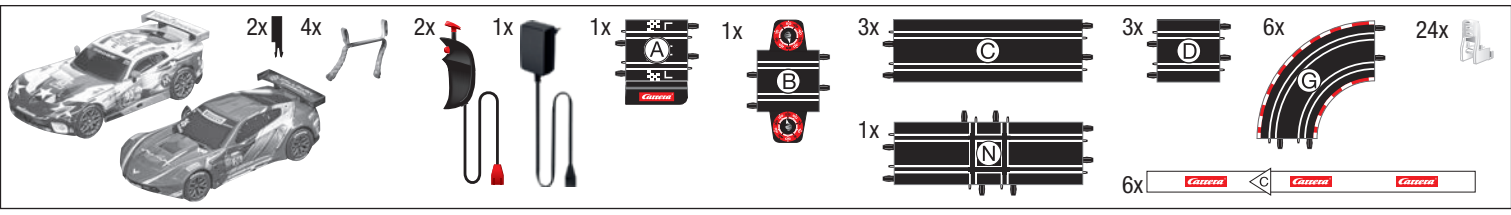

ONTO THE PODIUM

Stadlbauer Marketing + Vertrieb GmbH · Rennbahn Allee 1 · 5412 Puch / Salzburg · Austria · carrera-toys.com

20062521

142 x 70 cm
4.66 x 2.30 feet

3,6 m
11.81 feet

7.60.12.437.00

WARNING:
CHOKING HAZARD - SMALL PARTS
NOT FOR CHILDREN UNDER 3 YEARS.