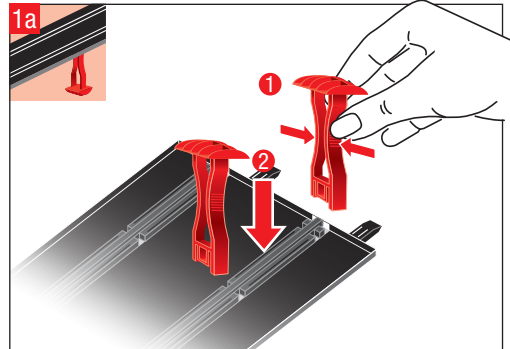

WINNERS

Stadlbauer Marketing + Vertrieb GmbH · Rennbahn Allee 1 · 5412 Puch / Salzburg · Austria · carrera-toys.com

20062519

200 x 88 cm
6.56 x 2.89 feet

6,2 m
20.34 feet

7.60.12.435.00

WARNING:
CHOKING HAZARD - SMALL PARTS
NOT FOR CHILDREN UNDER 3 YEARS.