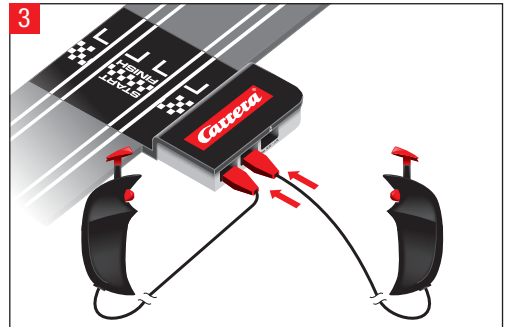

WINNERS

Stadlbauer Marketing + Vertrieb GmbH · Rennbahn Allee 1 · 5412 Puch / Salzburg · Austria · carrera-toys.com

20062519

200 x 88 cm
6.56 x 2.89 feet

6,2 m
20.34 feet

7.60.12.435.00

WARNING:
CHOKING HAZARD - SMALL PARTS
NOT FOR CHILDREN UNDER 3 YEARS.