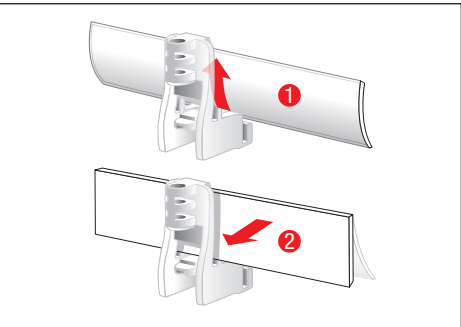

WINNERS

Stadlbauer Marketing + Vertrieb GmbH · Rennbahn Allee 1 · 5412 Puch / Salzburg · Austria · carrera-toys.com

20062519

200 x 88 cm
6.56 x 2.89 feet

6,2 m
20.34 feet

7.60.12.435.00

WARNING:
CHOKING HAZARD - SMALL PARTS
NOT FOR CHILDREN UNDER 3 YEARS.