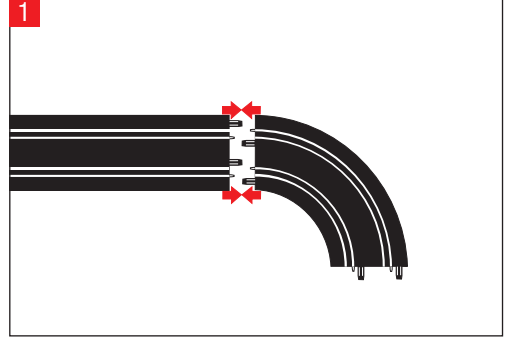

WINNERS

Stadlbauer Marketing + Vertrieb GmbH · Rennbahn Allee 1 · 5412 Puch / Salzburg · Austria · carrera-toys.com

20062519

200 x 88 cm
6.56 x 2.89 feet

6,2 m
20.34 feet

7.60.12.435.00

WARNING:
CHOKING HAZARD - SMALL PARTS
NOT FOR CHILDREN UNDER 3 YEARS.