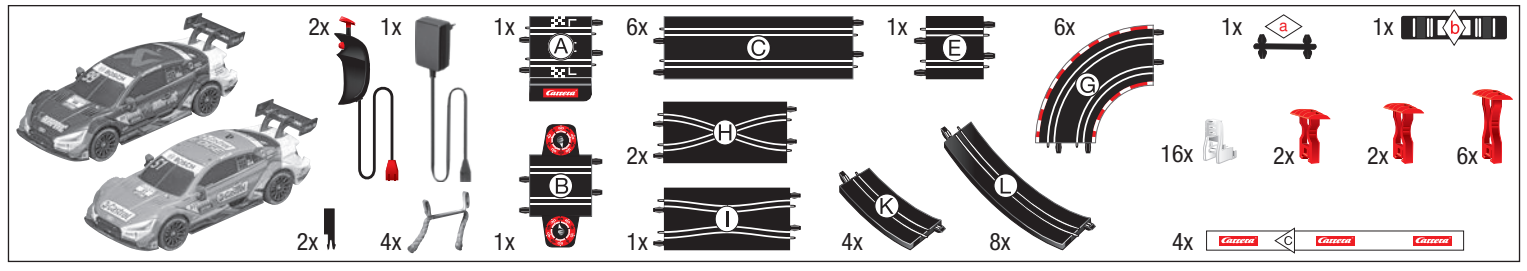

WINNERS

Stadlbauer Marketing + Vertrieb GmbH · Rennbahn Allee 1 · 5412 Puch / Salzburg · Austria · carrera-toys.com

20062519

200 x 88 cm
6.56 x 2.89 feet

6,2 m
20.34 feet

7.60.12.435.00

WARNING:
CHOKING HAZARD - SMALL PARTS
NOT FOR CHILDREN UNDER 3 YEARS.