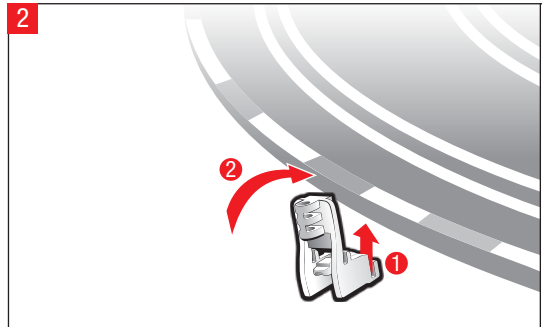

WINNERS

Stadlbauer Marketing + Vertrieb GmbH · Rennbahn Allee 1 · 5412 Puch / Salzburg · Austria · carrera-toys.com

20062519

200 x 88 cm
6.56 x 2.89 feet

6,2 m
20.34 feet

7.60.12.435.00

WARNING:
CHOKING HAZARD - SMALL PARTS
NOT FOR CHILDREN UNDER 3 YEARS.