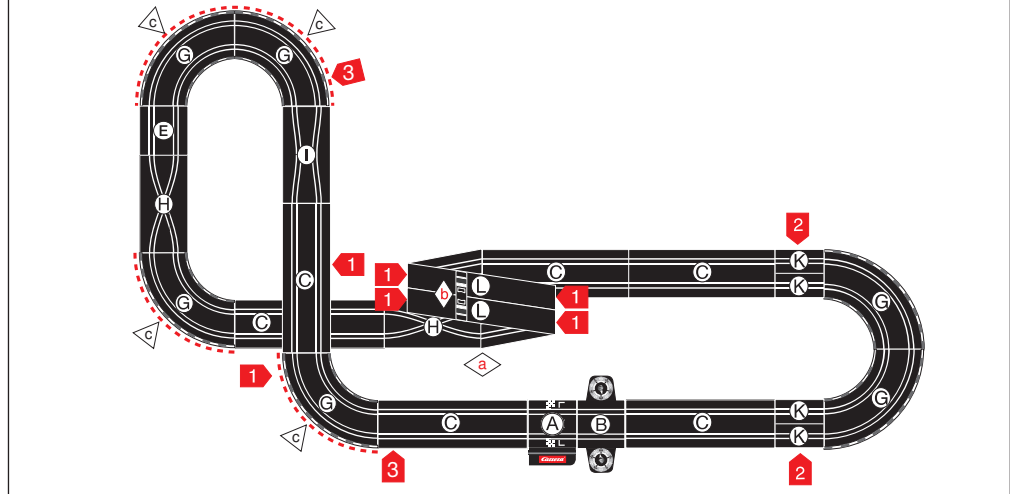

WINNERS

Stadlbauer Marketing + Vertrieb GmbH · Rennbahn Allee 1 · 5412 Puch / Salzburg · Austria · carrera-toys.com

20062519

200 x 88 cm
6.56 x 2.89 feet

6,2 m
20.34 feet

7.60.12.435.00

WARNING:
CHOKING HAZARD - SMALL PARTS
NOT FOR CHILDREN UNDER 3 YEARS.