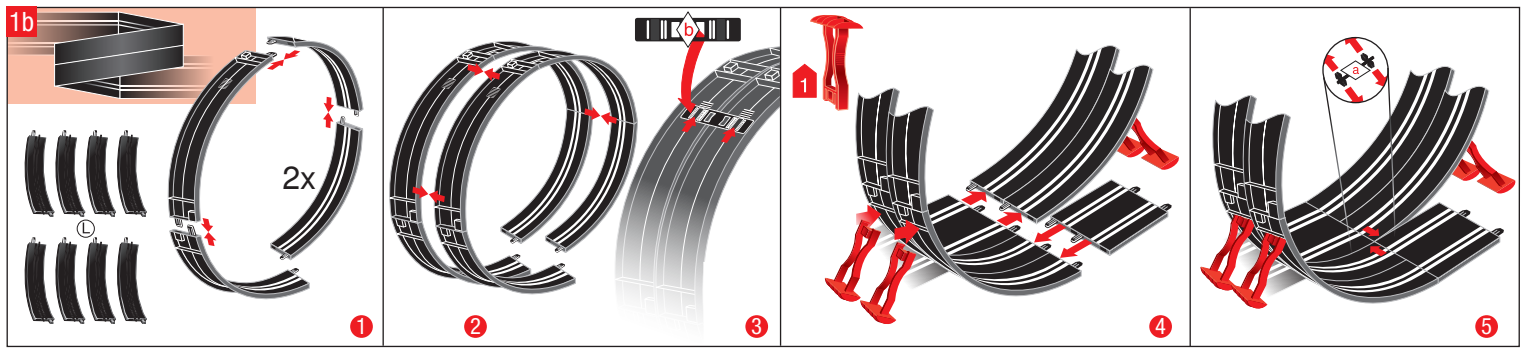

WINNERS

Stadlbauer Marketing + Vertrieb GmbH · Rennbahn Allee 1 · 5412 Puch / Salzburg · Austria · carrera-toys.com

20062519

200 x 88 cm
6.56 x 2.89 feet

6,2 m
20.34 feet

7.60.12.435.00

WARNING:
CHOKING HAZARD - SMALL PARTS
NOT FOR CHILDREN UNDER 3 YEARS.