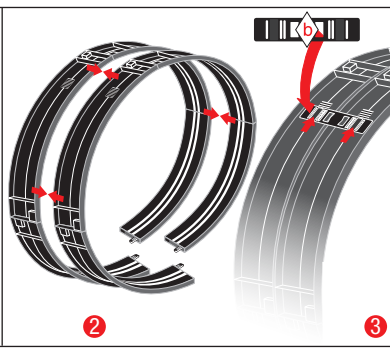

Stadlbauer Marketing + Vertrieb GmbH · Rennbahn Allee 1 · 5412 Puch / Salzburg · Austria · carrera-toys.com

20062514

209 x 122 cm
6.86 x 4.00 feet

7,0 m
22.96 feet

7.60.12.430.00

WARNING:
CHOKING HAZARD - SMALL PARTS
NOT FOR CHILDREN UNDER 3 YEARS.