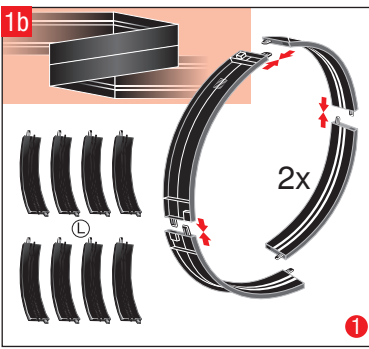

Stadlbauer Marketing + Vertrieb GmbH · Rennbahn Allee 1 · 5412 Puch / Salzburg · Austria · carrera-toys.com

20062514

209 x 122 cm
6.86 x 4.00 feet

7,0 m
22.96 feet

7.60.12.430.00

WARNING:
CHOKING HAZARD - SMALL PARTS
NOT FOR CHILDREN UNDER 3 YEARS.