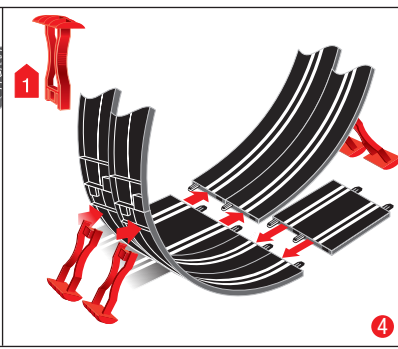

Stadlbauer Marketing + Vertrieb GmbH · Rennbahn Allee 1 · 5412 Puch / Salzburg · Austria · carrera-toys.com

20062514

209 x 122 cm
6.86 x 4.00 feet

7,0 m
22.96 feet

7.60.12.430.00

WARNING:
CHOKING HAZARD - SMALL PARTS
NOT FOR CHILDREN UNDER 3 YEARS.