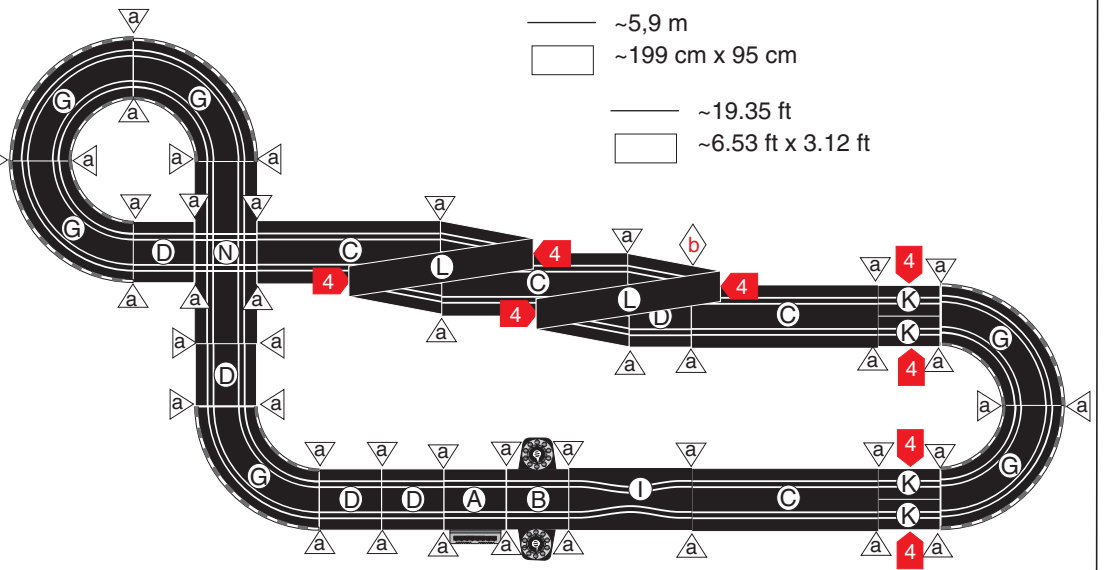

age+
6+

WARNING:
 CHOKING HAZARD - Small parts
 Not for children under 3 years!

USA GB The right to make technical modifications and changes is reserved. D Änderungen vorbehalten E Sob reserva de alterações F Sous réserve de modifications