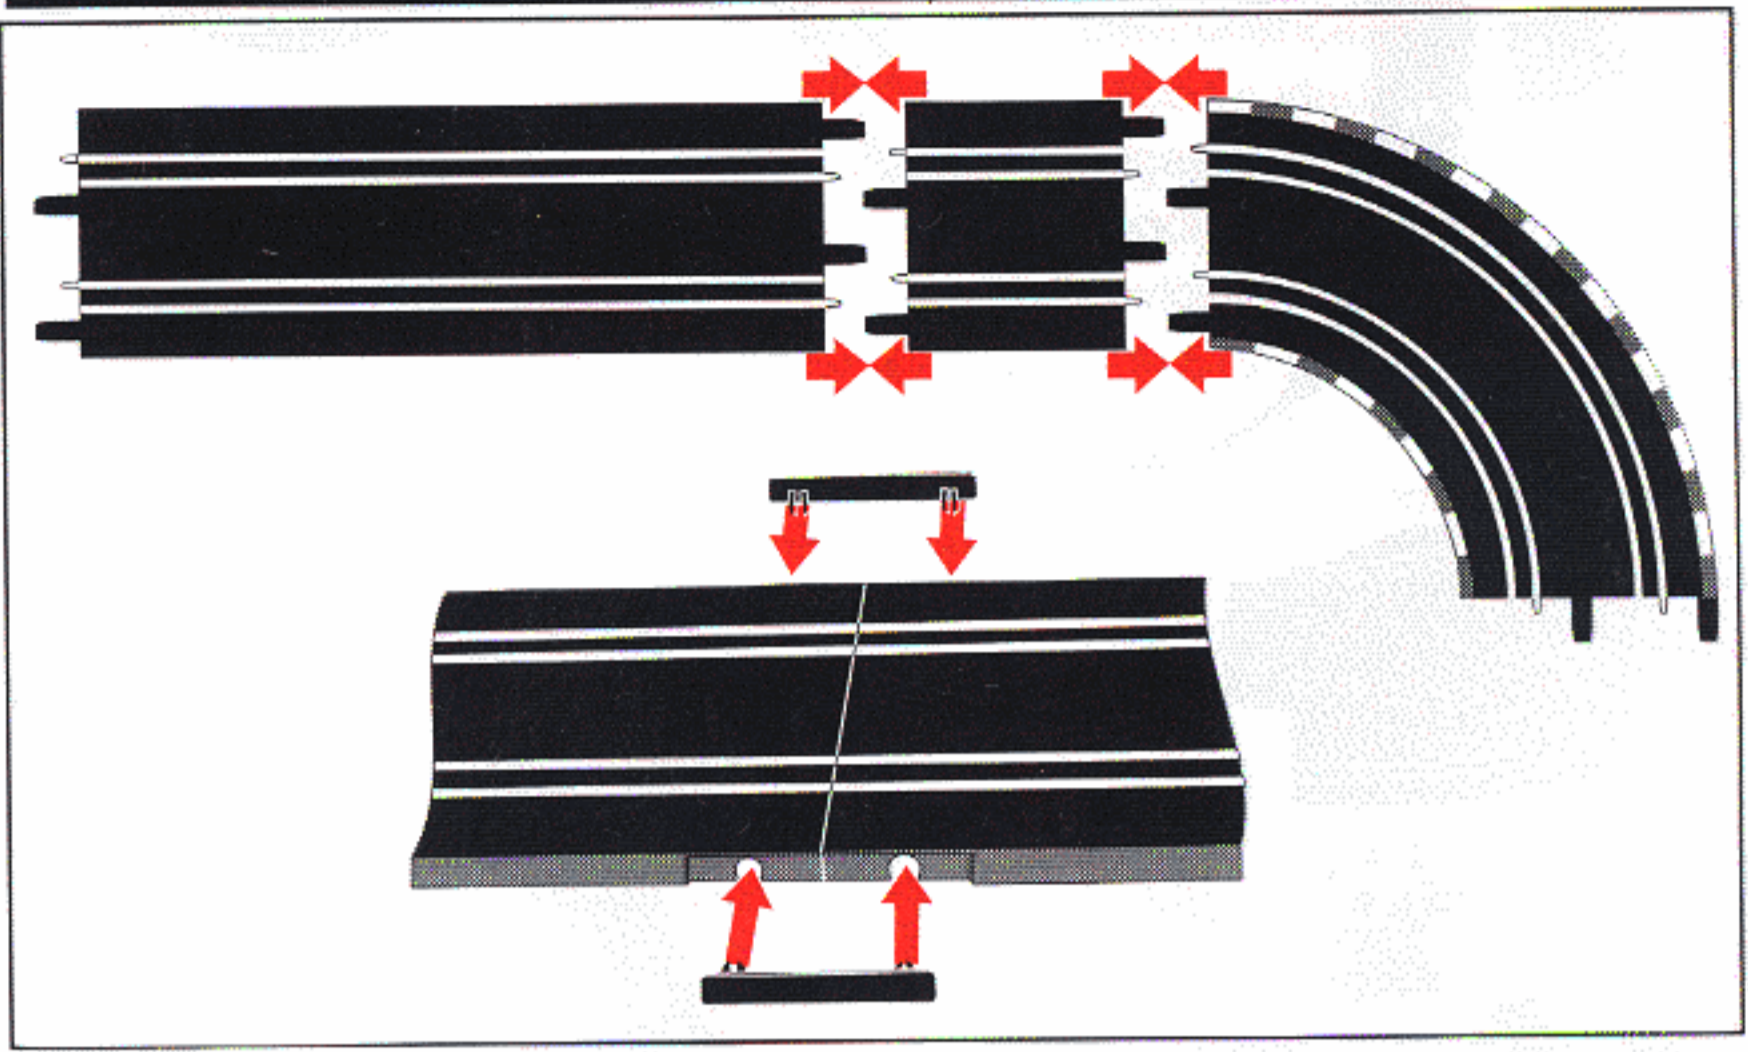

Stadlbauer
Marketing & Vertrieb Ges.m.b.H
Magazinstrasse 4,
5027 Salzburg, Austria.
http://www.carrera-toys.de
http://www.carreraclub.com

James Bond 007 60007

CE 14,8V --- 2 x 350 mA LGA Nürnberg GS age 6+ 0-3

WARNING: CHOKING HAZARD - Small parts Not for children under 3 years!